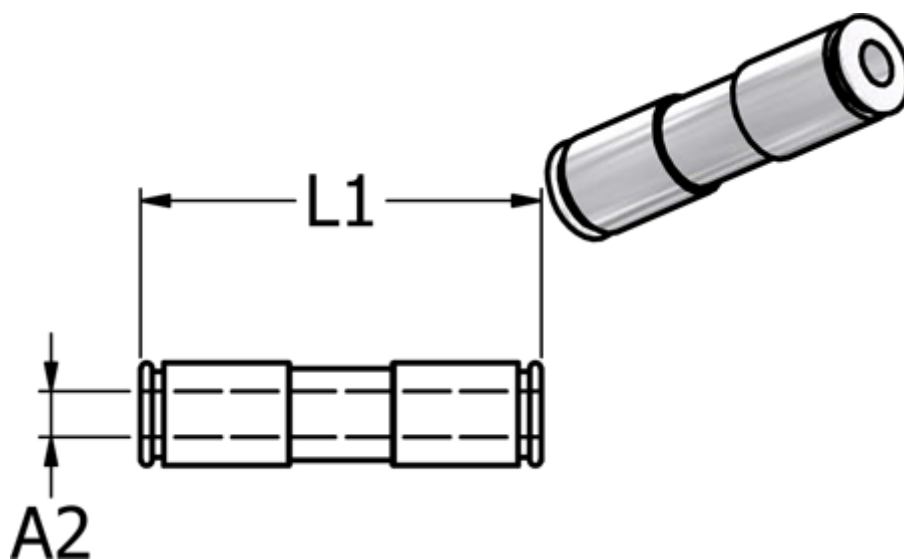

Data Sheet

Article number: 586847004

Description: Metal Push-in fitting 847.004, Ø4-Ø4
Straight connector with FPM O-ring

Measures

Ext. hose diameter A2 = 4

L1 = 31